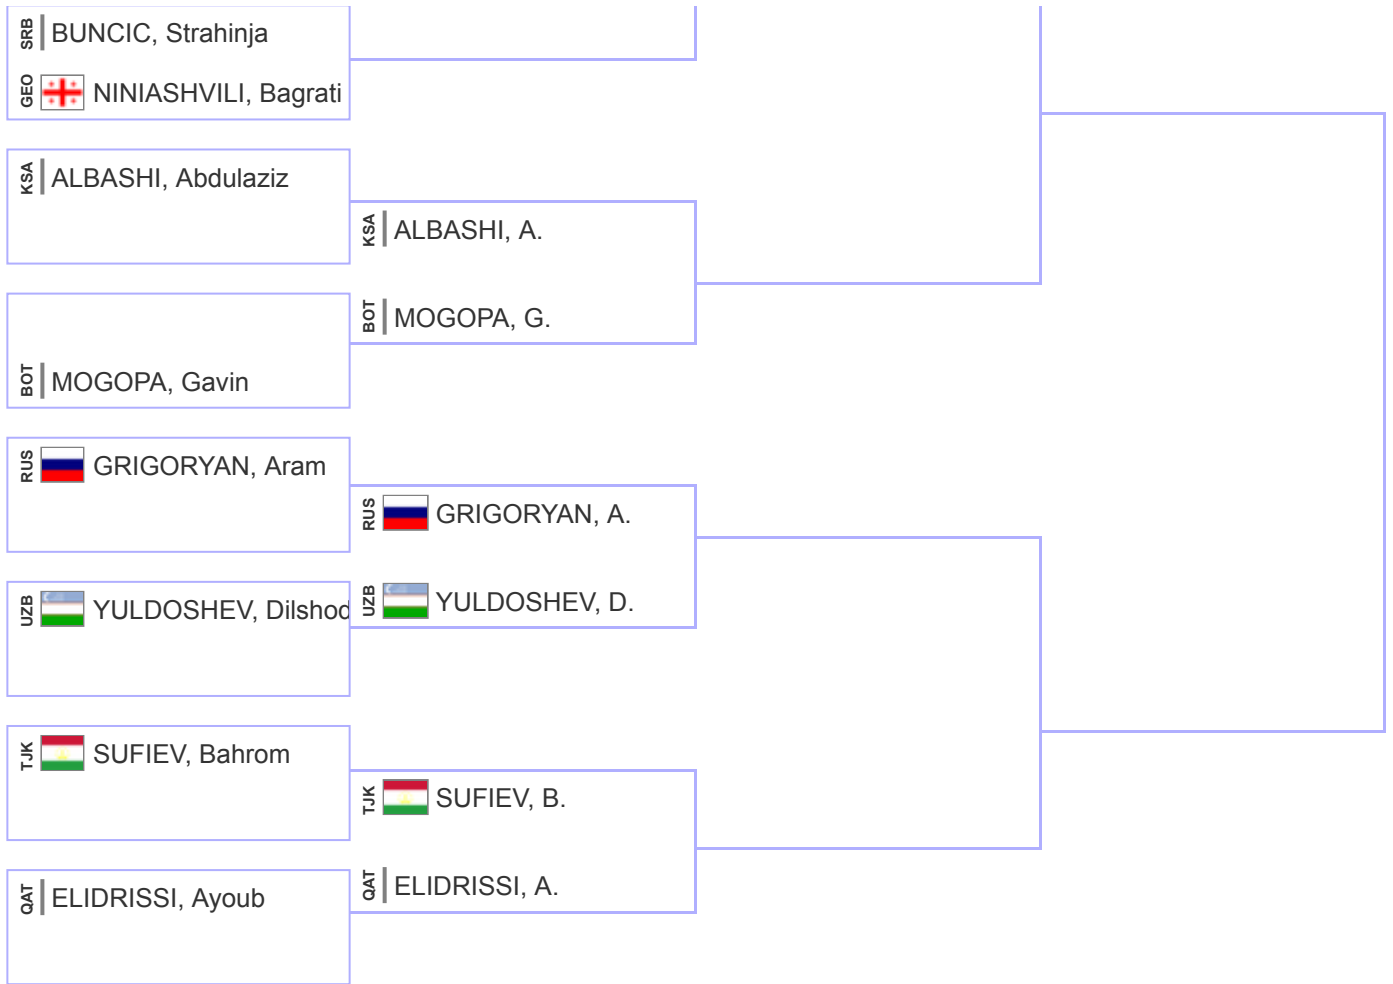

Pool A -66 kg**Pool B -66 kg**

Pool C -66 kg

Pool D -66 kg

Repechage -66 kg

Finals -66 kg