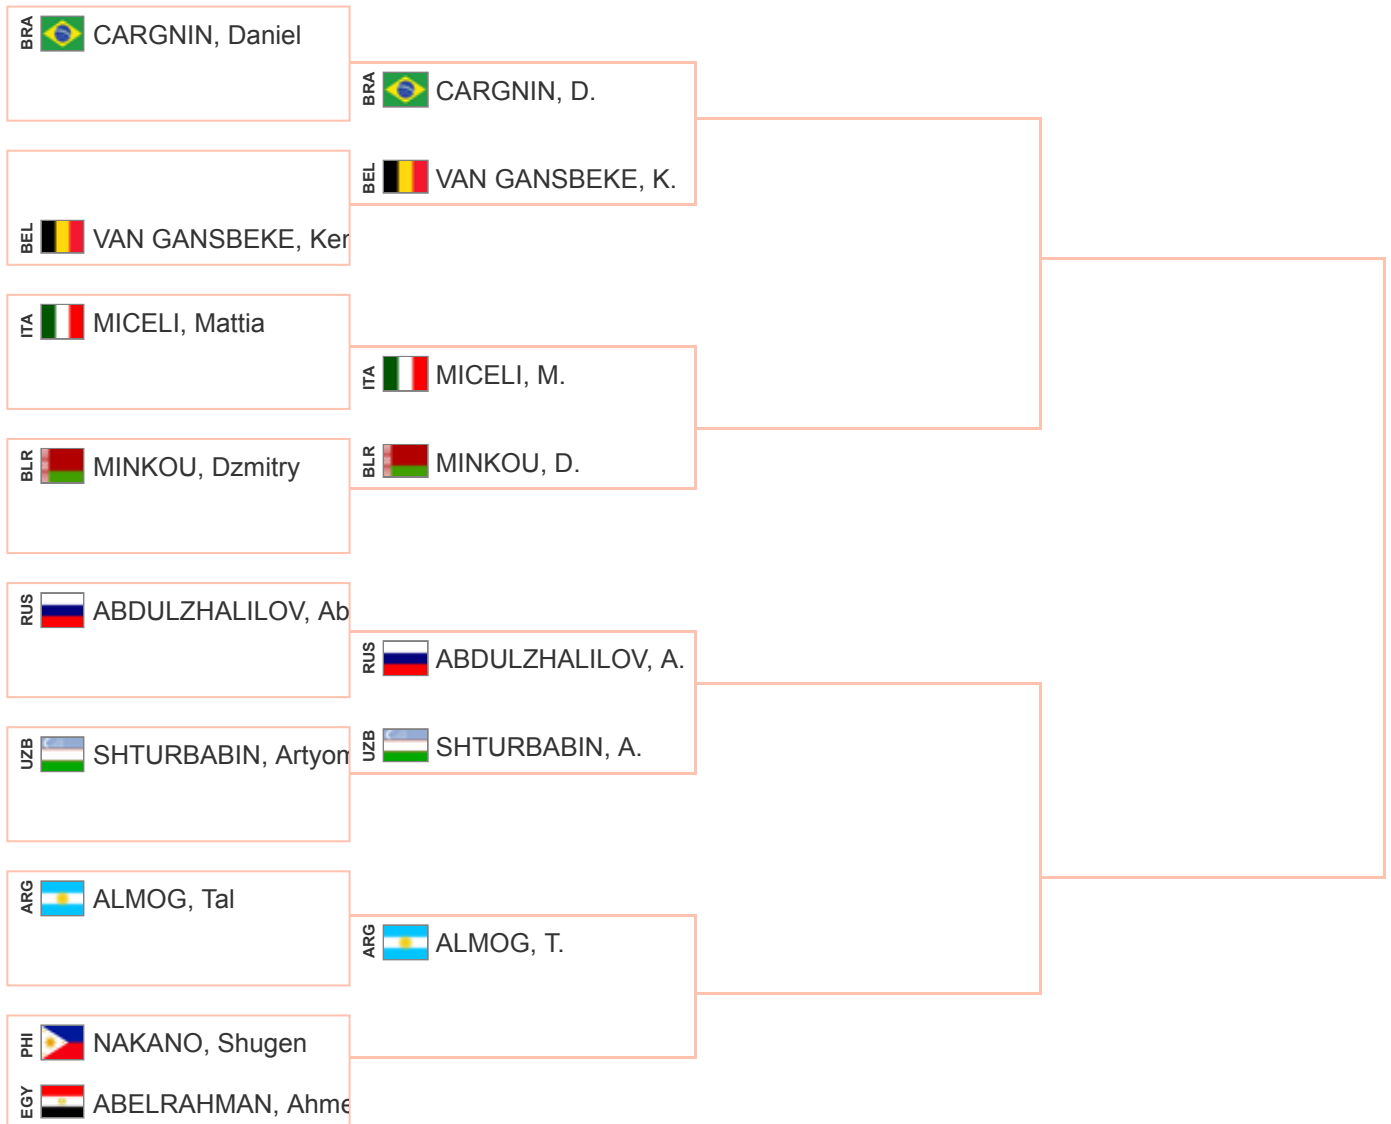

Pool A -66 kg**Pool B -66 kg**

Pool C -66 kg

Pool D -66 kg

Repechage -66 kg

Finals -66 kg