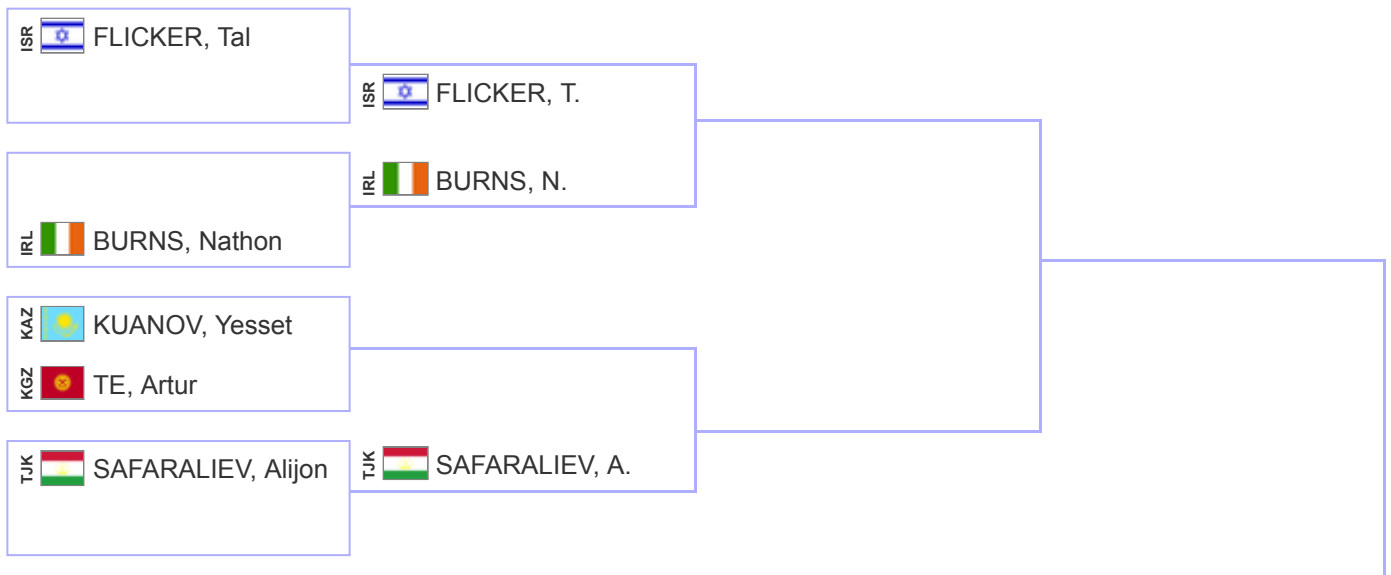

Pool A -66 kg**Pool B -66 kg**

Pool C -66 kg

Pool D -66 kg

Repechage -66 kg

Finals -66 kg