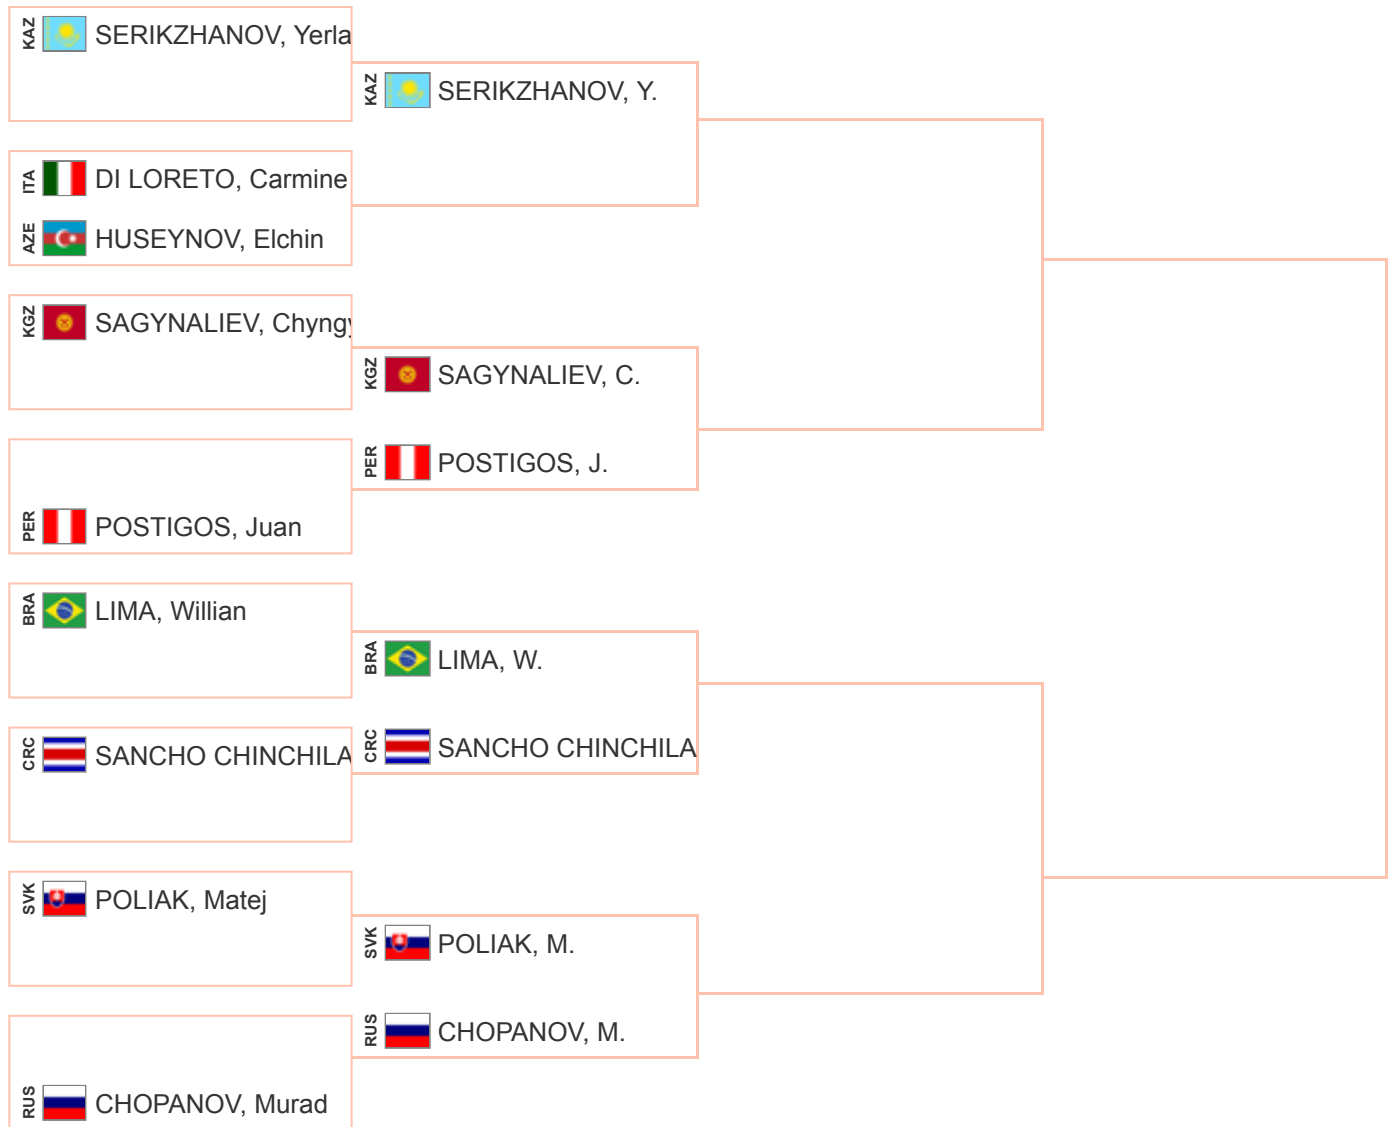

Pool A -66 kg**Pool B -66 kg**

Pool C -66 kg

Pool D -66 kg

Repechage -66 kg

Finals -66 kg